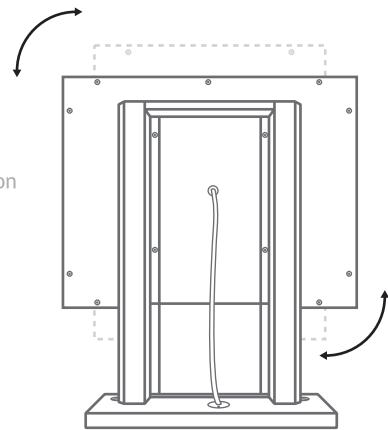

## VERTICAL TOPPER

Each sign includes a default graphic and a blank 19.5" x 15.25" panel.

Tranax Design Services can help you brand your machine with custom panels.

## HORIZONTAL TOPPER

The sign easily changes orientation from landscape to portrait.

High Brightness Topper

### Dimensions

Portrait: 21" H 16" W 1.25" D  
Landscape: 16" H 21" W 1.25" D