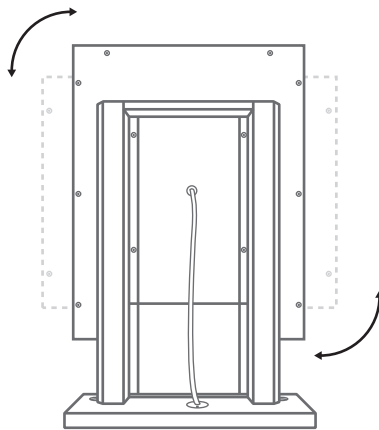

Compatible with all flat top Tranax ATMs and Kiosks, this illuminated topper encased in a shiny metallic frame can be **displayed vertically** or **horizontally**, and includes a removable panel that can be **customized** with your own **graphics**.

## VERTICAL TOPPER

Each sign includes a default graphic and a blank 19.5" x 15.25" panel.

Tranax Design Services can help you brand your machine with custom panels.

## HORIZONTAL TOPPER

The sign easily changes orientation from landscape to portrait.

High Brightness Topper

### Dimensions

Portrait: 21" H 16" W 1.25" D  
Landscape: 16" H 21" W 1.25" D